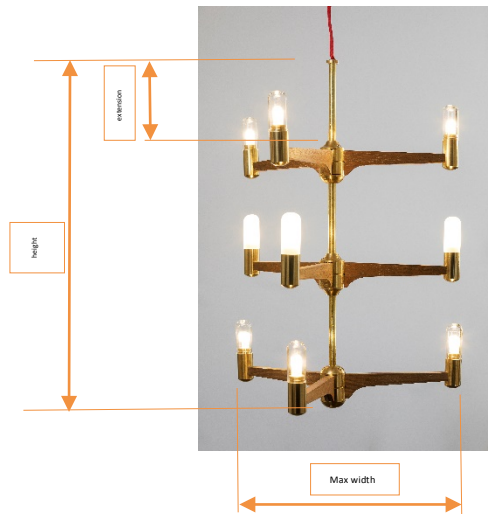

Guinevere 9 arm 3L Technical specification

Dimensions: max width 420mm Height: 582mm without ceiling rose (includes 150mm fixed ext. rod as std)

Model ref.	+	Finish	+	fixed rod 150/300 mm	or +	adjustable cable (3m max)
		Brass detail / wooden stem				(pls specify one suspension option)
GU9/3L/PB/LO		polished brass/light oak		F150 or F300	or	ADJ
GU9/3L/PB/DW		polished brass/dark walnut		F150 or F300	or	ADJ
GU9/3L/PB/MB		polished brass/matt black		F150 or F300	or	ADJ
GU9/3L/SB/LO		satin brass/light oak		F150 or F300	or	ADJ
GU9/3L/SB/DW		satin brass/dark walnut		F150 or F300	or	ADJ
GU9/3L/SB/MB		satin brass/matt black		F150 or F300	or	ADJ
GU9/3L/BB/LO		burnished brass/light oak		F150 or F300	or	ADJ
GU9/3L/BB/DW		burnished brass/dark walnut		F150 or F300	or	ADJ
GU9/3L/BB/MB		burnished brass/matt black		F150 or F300	or	ADJ
GU9/3L/PC/LO		polished chrome/light oak		F150 or F300	or	ADJ
GU9/3L/PC/DW		polished chrome/dark walnut		F150 or F300	or	ADJ
GU9/3L/PC/MB		polished chrome/matt black		F150 or F300	or	ADJ
GU9/3L/SC/LO		satin chrome/light oak		F150 or F300	or	ADJ
GU9/3L/SC/DW		satin chrome/dark walnut		F150 or F300	or	ADJ
GU9/3L/SC/MB		satin chrome/matt black		F150 or F300	or	ADJ

Lamp Type: 9 x G9 LED 2700K mains dimmable (included)

Manufactured in accordance with EN60598-1

No of cartons 1

Packaged dimensions Carton 1 (main body)

Packed weight Carton 1

Made in Britain