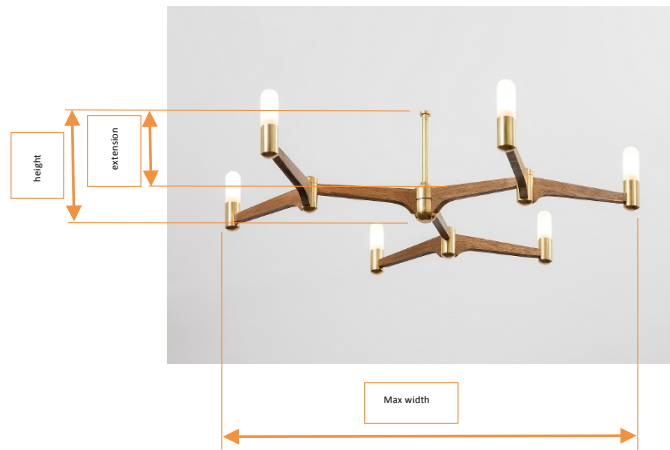

Guinevere 6 arm 1L Technical specification

Dimensions: max width 780mm Height: 194mm (includes 150mm fixed ext. rod as standard)

extension drop can be a fixed 150mm or 300mm or adjustable up to 3m

Model ref.	+	Finish	+	fixed rod 150/300 mm	or +	adjustable cable (3m max)
		Brass detail / wooden stem				(pls specify one suspension option)
GU6/1L/PB/LO		polished brass/light oak		F150 or F300	or	ADJ
GU6/1L/PB/DW		polished brass/dark walnut		F150 or F300	or	ADJ
GU6/1L/PB/MB		polished brass/matt black		F150 or F300	or	ADJ
GU6/1L/SB/LO		satin brass/light oak		F150 or F300	or	ADJ
GU6/1L/SB/DW		satin brass/dark walnut		F150 or F300	or	ADJ
GU6/1L/SB/MB		satin brass/matt black		F150 or F300	or	ADJ
GU6/1L/BB/LO		burnished brass/light oak		F150 or F300	or	ADJ
GU6/1L/BB/DW		burnished brass/dark walnut		F150 or F300	or	ADJ
GU6/1L/BB/MB		burnished brass/matt black		F150 or F300	or	ADJ
GU6/1L/PC/LO		polished chrome/light oak		F150 or F300	or	ADJ
GU6/1L/PC/DW		polished chrome/dark walnut		F150 or F300	or	ADJ
GU6/1L/PC/MB		polished chrome/matt black		F150 or F300	or	ADJ
GU6/1L/SC/LO		satin chrome/light oak		F150 or F300	or	ADJ
GU6/1L/SC/DW		satin chrome/dark walnut		F150 or F300	or	ADJ
GU6/1L/SC/MB		satin chrome/matt black		F150 or F300	or	ADJ

Lamp Type: 6 x G9 LED 2700K mains dimmable (included)

Manufactured in accordance with EN60598-1

No of cartons 1

Packaged dimensions Carton 1 (main body)

Packed weight Carton 1

Made in Britain