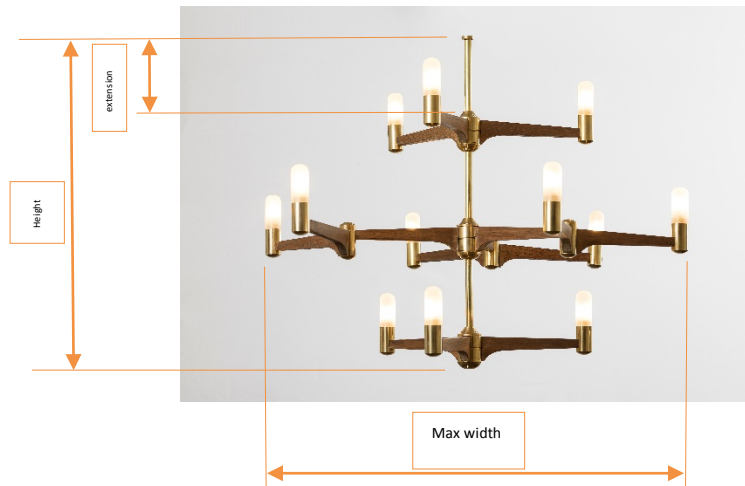

Guinevere 12 arm 3L Technical specification

Dimensions: max width 780mm Height: 582mm without ceiling rose (includes 150mm fixed ext. rod as std)
 extension drop can be a fixed 150mm or 300mm or adjustable up to 3m

Model ref.	+	Finish	+	fixed rod 150/300 mm				
		Brass detail / wooden stem					or + adjustable cable (3m max)	
								(pls specify one suspension option)
GU12/3L/BC/LO		brushed copper/light oak		F150 or F300		or		ADJ
GU12/3L/BC/DW		brushed copper/dark walnut		F150 or F300		or		ADJ
GU12/3L/BC/MB		brushed copper/matte black		F150 or F300		or		ADJ
GU12/3L/RG/LO		rose gold 24K/light oak		F150 or F300		or		ADJ
GU12/3L/RG/DW		rose gold 24K/dark walnut		F150 or F300		or		ADJ
GU12/3L/RG/MB		rose gold 24K/matte black		F150 or F300		or		ADJ

Glass shade options : acid etched (AE) , clear (CG)

Example order for a Guinevere pendant (12 arm 3 tier) with matt black stem, rose gold detail, adjustable drop kit and acid etched glass shades is: GU12/3L/RG/MB/ADJ/AE