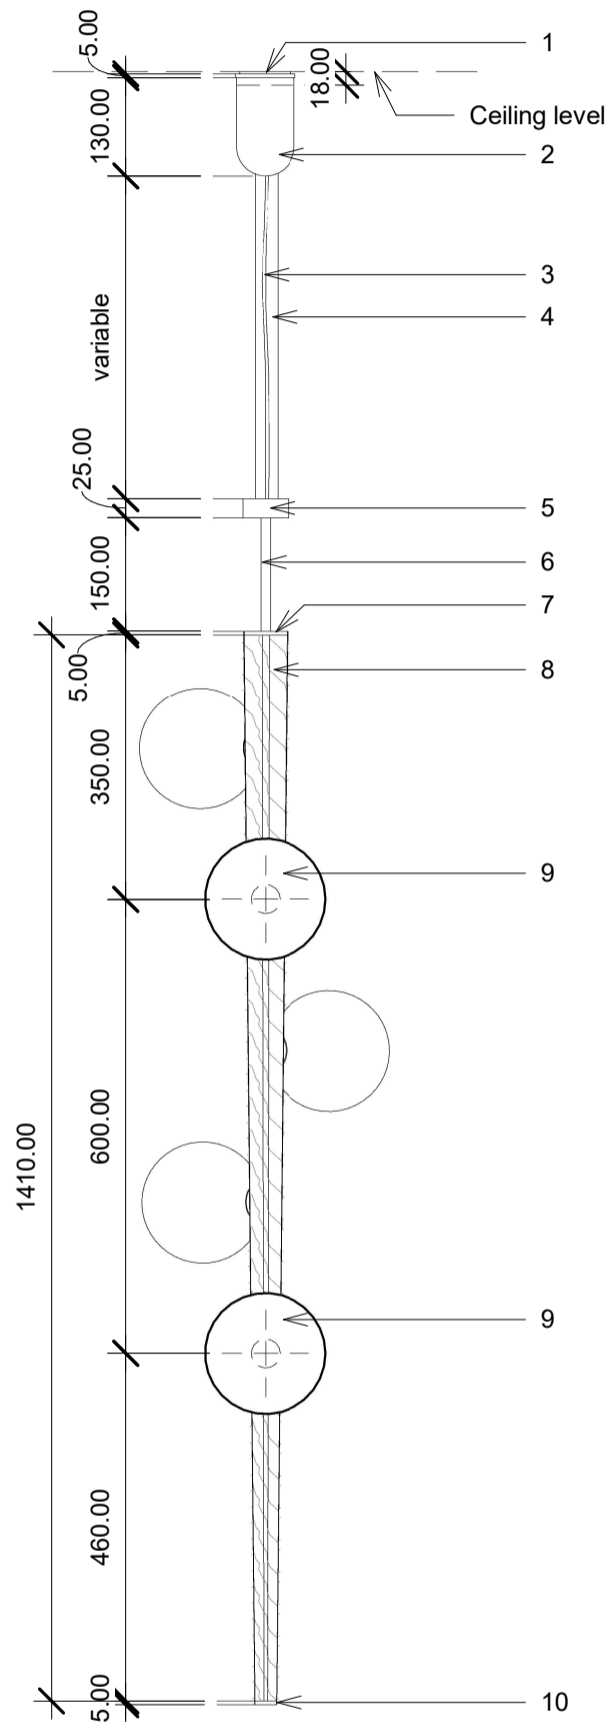

# George Pendant Lamp Elevation

① George Pendant Lamp C-C Elevation  
1 : 10

② George Pendant Lamp - 3D

## REFERENCES

- 1- Ceiling Fix Plate
- 2- Ceiling Fix Cover
- 3- Electrical cable
- 4- Suspension steel cables (3)
- 5- Connector box (60mm diam)
- 6- 150mm/300mm 1/2" ext. rod
- 7- Finishing Triangle Top
- 8- Stem - mat: solid oak / solid walnut
- 9- Globe 160 mm diam + Collar
- 10- Finishing Triangle Bottom