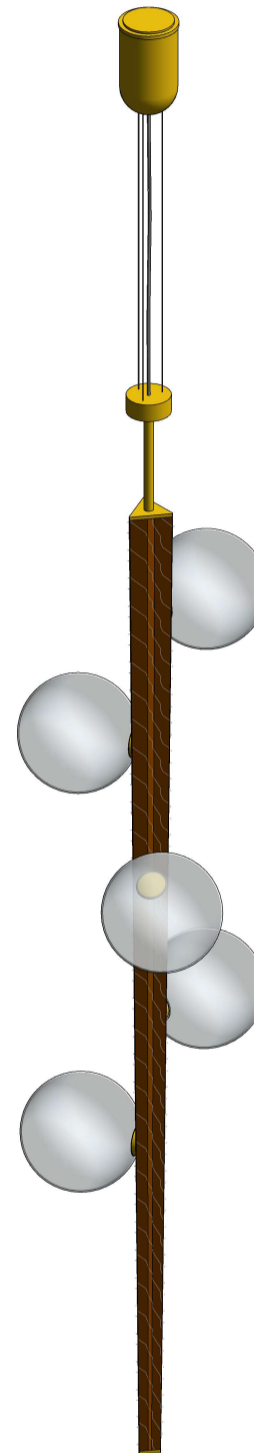

# George Pendant Lamp Elevation

① George Pendant Lamp C-C Elevation  
1 : 10

② George Pendant Lamp - 3D

## REFERENCES

- 1- Ceiling Fix Plate
- 2- Ceiling Fix Cover
- 3- Electrical cable
- 4- Suspension steel cables (3)
- 5- Connector box (60mm diam)
- 6- 150mm/300mm 1/2" ext. rod
- 7- Finishing Triangle Top
- 8- Stem - mat: solid oak / solid walnut
- 9- Globe 160 mm diam + Collar
- 10- Finishing Triangle Bottom